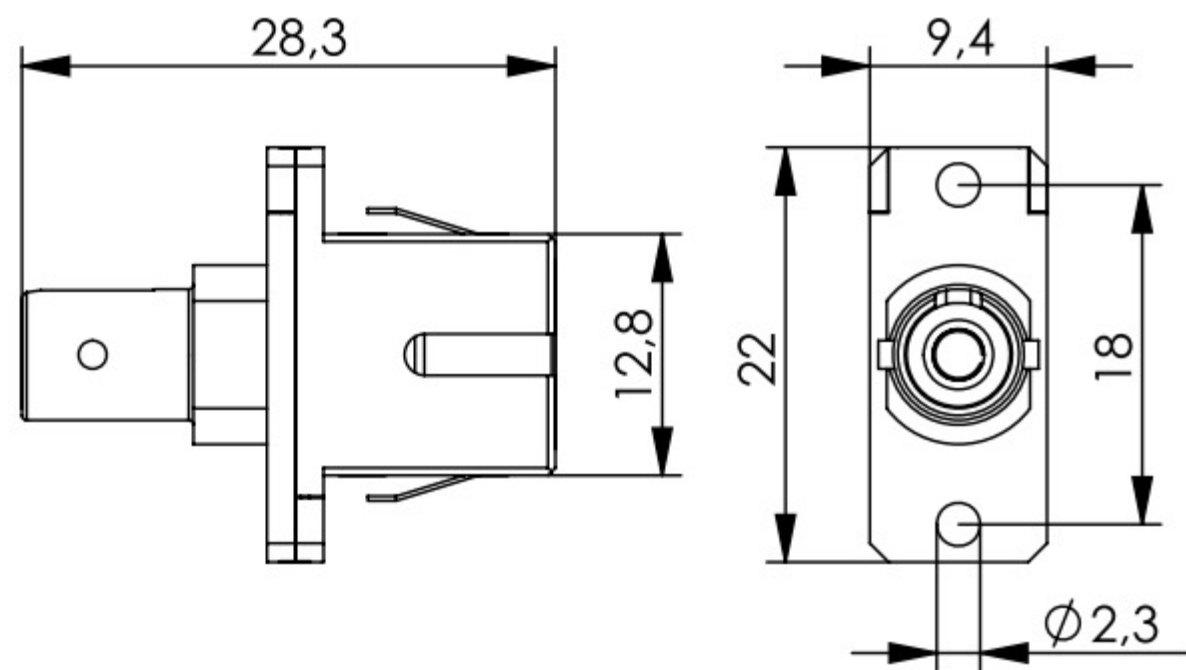

型番: J08082A0000

| Order no. | Description | Installation | Panel piercing | Housing Colour |
|-------------|--|---------------------------|----------------|----------------|
| J08082A0000 | ST/SC adaptor, Multimode and Singlemode, ceramic sleeve, plastic housing, incl. tapping screws | Snap-in or screw mounting | Z77 | blue |
| J08082A0009 | ST/SC adaptor, Multimode, phosphorous bronze sleeve, plastic housing, incl. tapping screws | Snap-in or screw mounting | Z77 | beige |
| J08082A0005 | ST/SC adaptor, Multimode and Singlemode, ceramic sleeve, metal housing, incl. tapping screws | Snap-in or screw mounting | Z77 | metal |
| J08082A0014 | ST/SC adaptor, Multimode, phosphorous bronze sleeve, plastic housing, incl. tapping screws | Snap-in or screw mounting | Z77 | aqua |