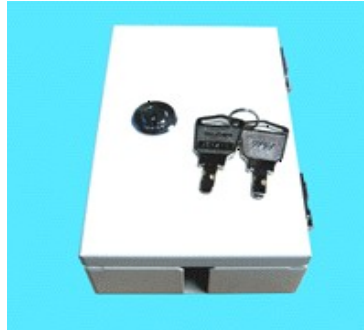

For Industrial STP Path cord
Termination Connector for field

GI/SM Single/Dual Type Optical Cord. Both side Connector(SC·LC·FC·MTRJ·Others)

Industrial EtherNet LAN Cable
Optical Cable Optical Terminal Box
Robot Cable Instrumentation Cable
Network LAN Construction

Optical termination & Information box

[For Industrial HUB · Media convator · Swith]

Key type Information Box · 1 9in.Optical termination box · SBXfreestanding optical terminative box Related Products

Industrial EtherNet LAN Cable
 Optical Cable Optical Terminal Box
 Robot Cable Instrumentation Cable
 Network LAN Construction